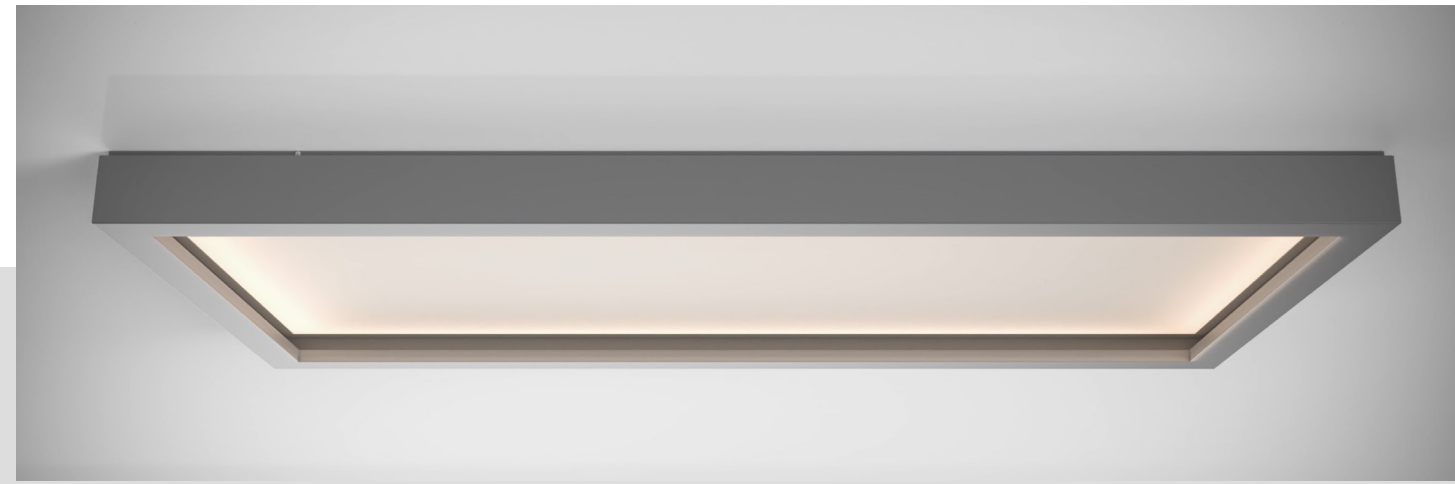

Cima Cove

Prefabricated Simplicity,
Tailor-Made Originality.

cima 

Cima Cove makes the intrigue of cove lighting more accessible than ever. Our ready to install panels are ideal whether constructing a new environment or updating an existing space. There is no substitute for the ease of installation, the pleasing light gradient and the customizable appearance that Cima Cove provides.

Define it all.

Fixture Dimensions
LED Color Temperature
Power Output
Frame Color and Finish
Upper Panel Material
Surface Color and Finish
Custom Surface Print

A prefabricated panel will be crafted specifically for you whether you keep it simplistic or express creative freedom.

Elevate dimensionality by incorporating cove panels

Cima Cove creates a sense of depth using indirect light. Below, the section view shows light projecting from the asymmetric optic, illuminating the customized panel and reflecting off to illuminate the area underneath.

Power Output
Programmable
Wattage

Panel Material
Gypsum, Lightweight
Plastic, Acoustic Panels

LED Color Temperature
2700K, 3000K,
3500K, 4000K

Frame Color and Finish
Black, White, Custom Color
Matte, Glossy